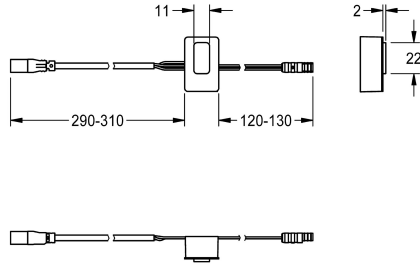

KWC

Sensor, ID 01/00004

Modell-Linie: F5 | ASEX1005
Spare parts | Spare parts taps

KWC-No.

2030041458

Sensor with control electronics, ID 01/00004

Technical Data

quantity