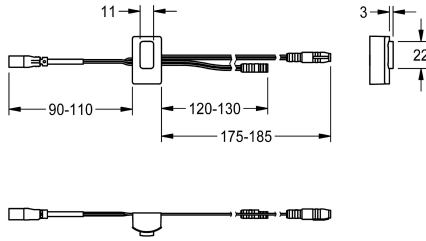

KWC

Sensor, ID 02/00002

Modell-Linie: F5 | ASXT9001
Spare parts | Spare parts taps

KWC-No.

2030041459

Sensor with control electronics, ID 02/00002

Technical Data

quantity