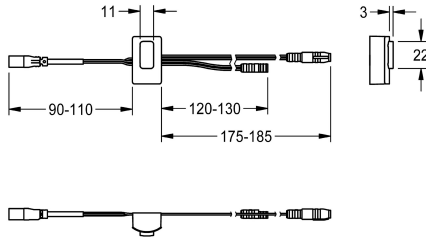

KWC

Sensor, ID 02/00002

Modell-Linie: F5 | ASXT9001

Spare parts | Spare parts taps

KWC-No.

2030041459

Sensor with control electronics, ID 02/00002

Technical Data