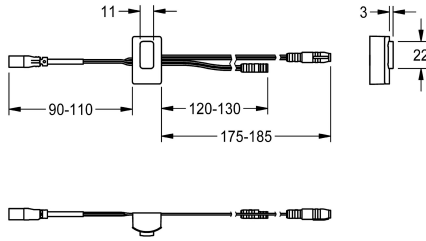

## KWC

Sensor, ID 12/00001

Modell-Linie: F5 | ASET2001

Spare parts | Spare parts showers

### KWC-No.

2030041460

Sensor with control electronics, ID 12/00001

### Technical Data

quantity

1

quantity uom

piece