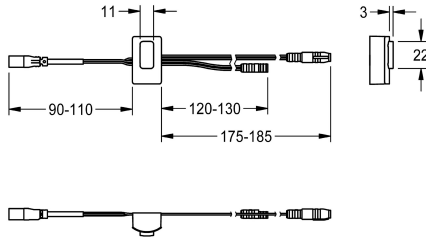

KWC

Sensor, ID 12/00001

Modell-Linie: F5 | ASET2001

Spare parts | Spare parts showers

KWC-No.

2030041460

Sensor with control electronics, ID 12/00001

Technical Data