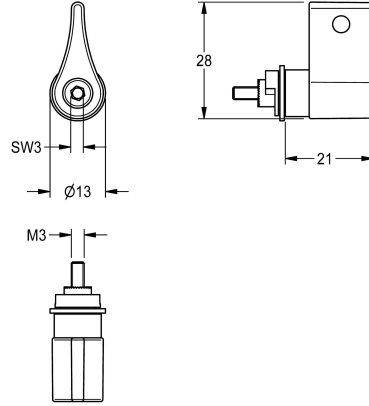

KWC

Lever completed

Modell-Linie: EXOS | EEXOS0001
Spare parts | Spare parts taps

KWC-No.

2030041472

Mixer lever with temperature stop bolt and fixing screw for EXOS mixer tap.