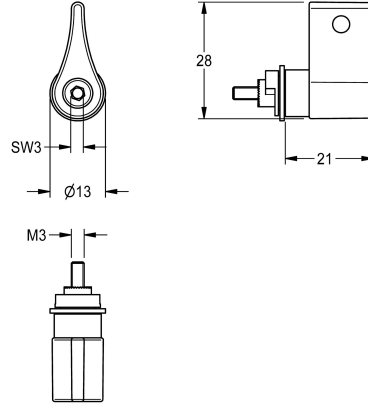

## KWC

Lever completed

Modell-Linie: EXOS | EEXOS0001

Pièces de rechange | Pièces de rechange robinetterie

KWC-No.

2030041472

Mixer lever with temperature stop bolt and fixing screw for EXOS mixer tap.

### Données techniques

teamNumber

0