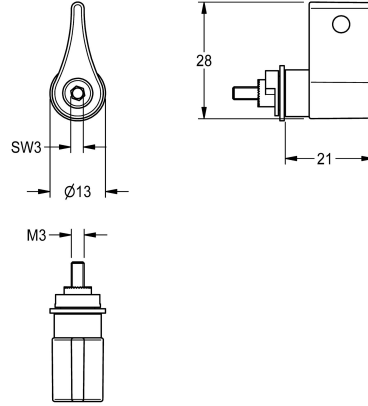

## KWC

Lever completed

Modell-Linie: EXOS | EEXOS0001

Ricambi | Accessori per rubinetterie per lavabi

### KWC-No.

2030041472

Mixer lever with temperature stop bolt and fixing screw for EXOS mixer tap.