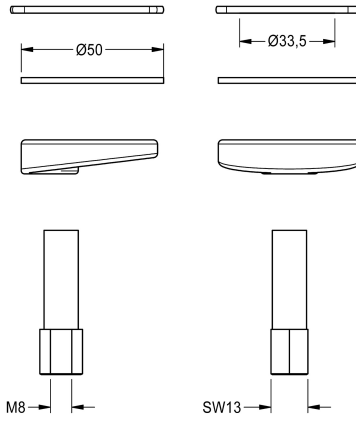

KWC

Fastening set

Modell-Linie: AQUAMIX-S | EEXOS0002
Spare parts | Spare parts taps

KWC-No.

2030041474

Fastening set for pillar tap

Technical Data

quantity

1

quantity uom

piece