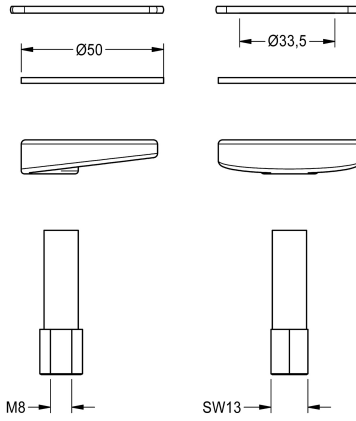

KWC Fastening set

Modell-Linie: AQUAMIX-S | EEXOS0002
Spare parts | Spare parts taps

KWC-No.

2030041474

Fastening set for pillar tap

Technical Data

quantity

1

quantity uom

piece