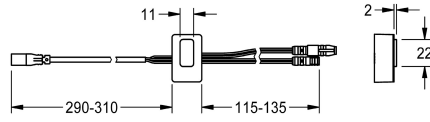

KWC

Sensor, ID 13/00001

Modell-Linie: F5 | ASET2002

Spare parts | Spare parts showers

KWC-No.

2030041483

Sensor with control electronics, ID 12/00001

Technical Data