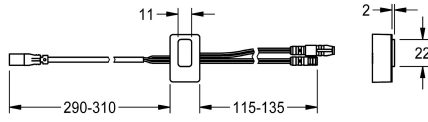

KWC

Sensor, ID 81/00001

Modell-Linie: F5 | ASLM2001

Spare parts | Spare parts showers

KWC-No.

2030041484

Sensor with control electronics, ID 81/00001

Technical Data