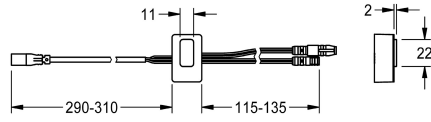

## KWC

Sensor, ID 81/00001

Modell-Linie: F5 | ASLM2001

Spare parts | Spare parts showers

### KWC-No.

**2030041484**

Sensor with control electronics, ID 81/00001