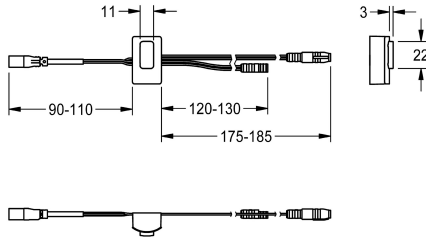

KWC

Sensor, ID 81/00001

Modell-Linie: F5 | ASLM9001

Spare parts | Spare parts showers

KWC-No.

2030041485

Sensor with control electronics, ID 81/00001

Technical Data