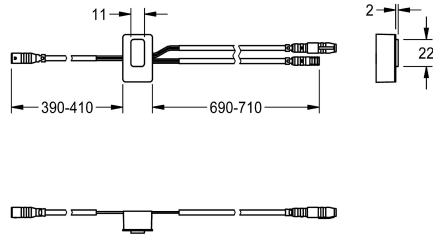

KWC

Sensor, ID 82/00001

Modell-Linie: F5 | ASLM1003

Spare parts | Spare parts taps

KWC-No.

2030041487

Sensor with control electronics, ID 82/00001

Technical Data

quantity

1

quantity uom

piece