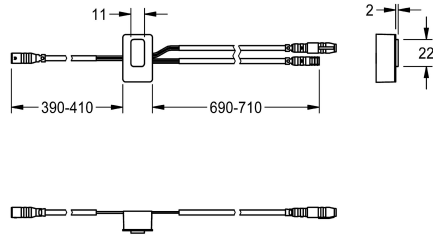

KWC

Sensor, ID 82/00001

Modell-Linie: F5 | ASLM1003
Spare parts | Spare parts taps

KWC-No.

2030041487

Sensor with control electronics, ID 82/00001

Technical Data

quantity