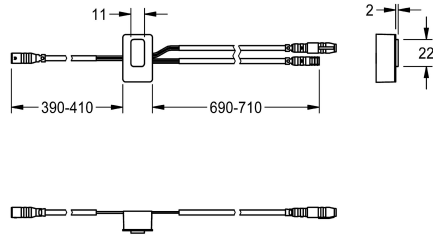

## KWC

Sensor, ID 82/00001

Modell-Linie: F5 | ASLM1003  
Spare parts | Spare parts taps

### KWC-No.

2030041487

Sensor with control electronics, ID 82/00001

### Technical Data

quantity

1

quantity uom

piece