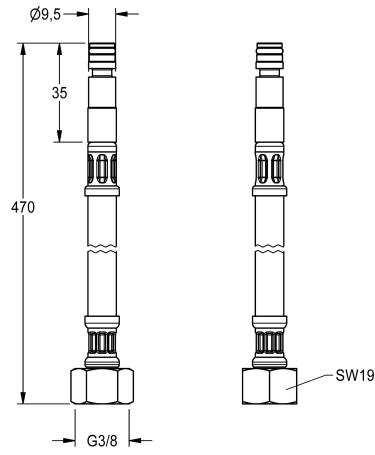

## KWC

Hose

Modell-Linie: F3 | ASEV1001  
Spare parts | Spare parts taps

KWC-No.

**2030041501**

Hose DN 6, G 3/8 and plug connection, length 470 mm, with strainer and threaded pin.