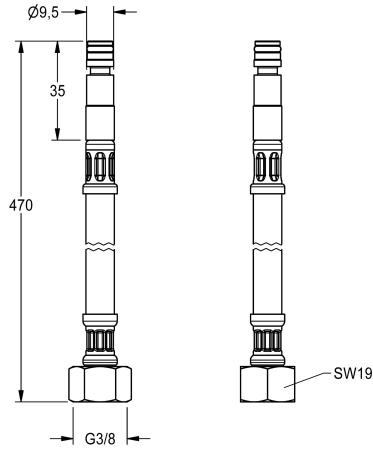

## KWC

Hose

Modell-Linie: F3 | ASEV1001  
Spare parts | Spare parts taps

KWC-No.

**2030041501**

Hose DN 6, G 3/8 and plug connection, length 470 mm, with strainer and threaded pin.