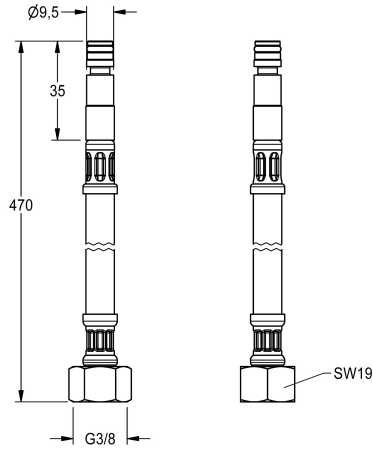

KWC

Hose

Modell-Linie: F3 | ASEV1001
Spare parts | Spare parts taps

KWC-No.

2030041501

Hose DN 6, G 3/8 and plug connection, length 470 mm, with strainer and threaded pin.