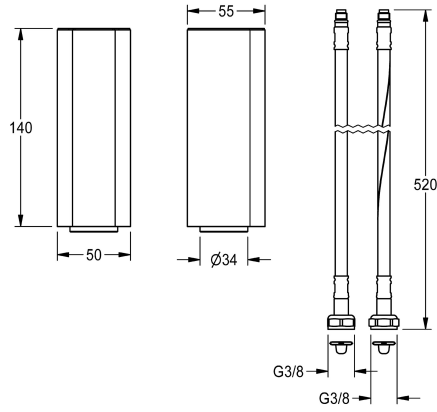

KWC

Socket for increasing the tap body by 140 mm

Modell-Linie: F5 | ACSX1001

Taps | Complementary parts taps

KWC-No.

2030040334

Socket for increasing the tap body by 140 mm

2030041325

Socket for F5L single-lever pillar mixer

2030041519

Socket for F5S self-closing pillar taps and pillar mixer

Socket for heightening of fitting housing at 140 mm, for F5S self-closing pillar taps and pillar mixer. Polished chromium-plated

brass.

Technical Data

quantity

1

quantity uom

piece