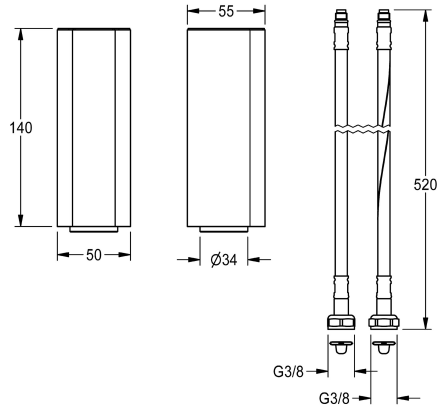

KWC

Socket for increasing the tap body by 140 mm

Modell-Linie: F5 | ACSX1001

Taps | Complementary parts taps

KWC-No.

2030040334

Socket for increasing the tap body by 140 mm

2030041325

Socket for F5L single-lever pillar mixer

2030041519

Socket for F5S self-closing pillar taps and pillar mixer

Socket for heightening of fitting housing at 140 mm, for F5S self-closing pillar taps and pillar mixer. Polished chromium-plated

brass.

Technical Data

quantity

1

quantity uom

piece