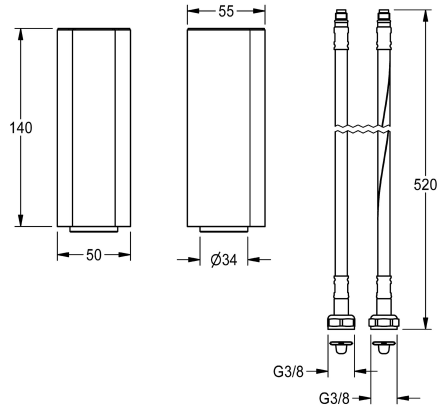

KWC

Socket for increasing the tap body by 140 mm

Modell-Linie: F5 | ACSX1001

Taps | Complementary parts taps

KWC-No.

2030040334

Socket for increasing the tap body by 140 mm

2030041325

Socket for F5L single-lever pillar mixer

2030041519

Socket for F5S self-closing pillar taps and pillar mixer

Socket for heightening of fitting housing at 140 mm, for F5S self-closing pillar taps and pillar mixer. Polished chromium-plated

brass.

Technical Data

quantity

1

quantity uom

piece