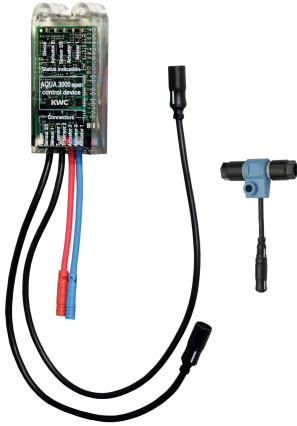

## KWC AQUA3000OPEN Electronic module for wash basin taps F5

Modell-Linie: AQUA3000OPEN | ACEX1002  
Water management systems | Complementary parts water management