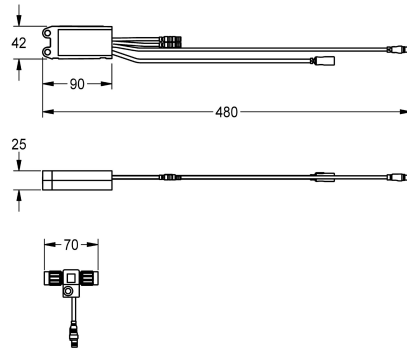

## KWC AQUA3000OPEN Electronic module for wash basin taps F5

Modell-Linie: AQUA3000OPEN | ACEX1002  
Water management systems | Complementary parts water management