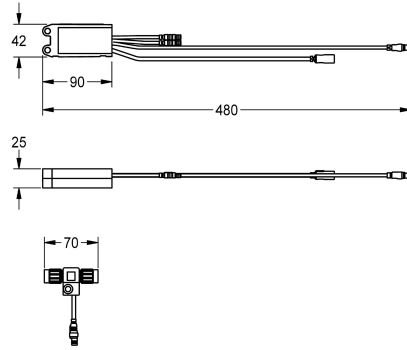

KWC AQUA3000OPEN Electronic module for wash basin taps F5

Modell-Linie: AQUA3000OPEN | ACEX1002
Water management systems | Complementary parts water management

KWC-No.

2030041520

Electronic module EM5 with ID 02010 for F5EV1004/1008 and F5EM1004/1010

V DC.

Technical Data

quantity

1

quantity uom

piece

Mandatory Accessories

KWC AQUA3000OPEN Electronic module for wash basin taps F5