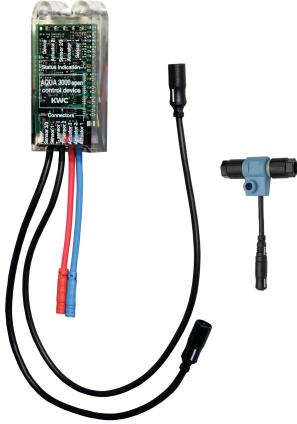

KWC AQUA3000OPEN Electronic module for wash basin taps F5

Modell-Linie: AQUA3000OPEN | ACEX1002
Water management systems | Complementary parts water management

KWC-No.

2030041520

Electronic module EM5 with ID 02010 for F5EV1004/1008 and F5EM1004/1010

V DC.

Technical Data

quantity

1

quantity uom

piece

Mandatory Accessories

KWC AQUA3000OPEN Electronic module for wash basin taps F5

Modell-Linie: AQUA3000OPEN | ACEX1002
Water management systems | Complementary parts water management

ECC2 function controller

2000108123
ZA3OP0011

ECC2 function controller

2030016282
ZA3OP0022

System cable

Screw-in temperature sensor

2000100972
ZAQUA017

KWC AQUA3000OPEN

Electronic module for wash basin taps F5

Modell-Linie: AQUA3000OPEN | ACEX1002

Water management systems | Complementary parts water management