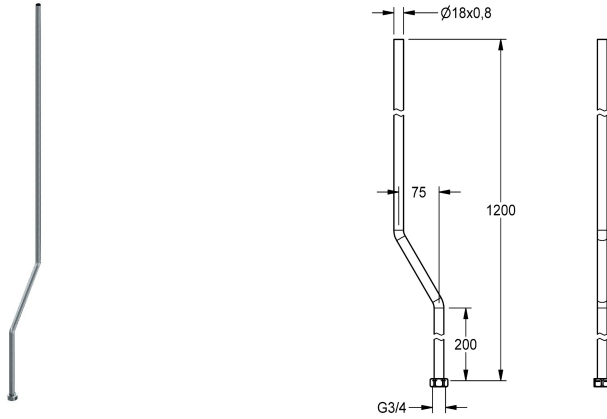

KWC

Shower pipe

Modell-Linie: F5 | ACSX2002

Showers | Complementary parts showers

KWC-No.

2030041522

Shower pipe, length 1200 mm, crank 75 mm

Shower pipe for surface installation for connection to F5S self-closing showers, polished chromium-plated brass, with union nut.

Diameter 18 x 0.8 mm, length 1200 mm, crank 75 mm

Technical Data

crank
type of shower pipe
with crank

75 mm
shower pipe
yes