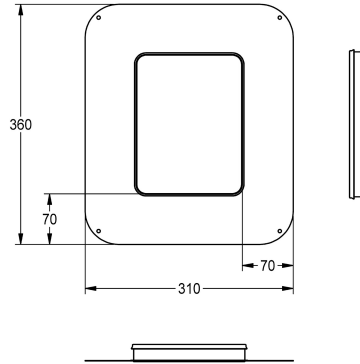

KWC Sliding adhesive flange

Modell-Linie: F5 | ACBX9002
Showers | Complementary parts showers

KWC-No.

2030041606
Sliding adhesive flange

Sliding adhesive flange, continuously-adjustable, with form-closed, flexible, 70 mm wide sealing collar. Sealing collar made of water-tight, permanently-elastic, alkali-resistant, and crack-bridging

thermoplastic elastomer with polypropylene fleece for connecting to compound seals in dry and wet construction.

Technical Data

quantity
quantity uom

1
piece