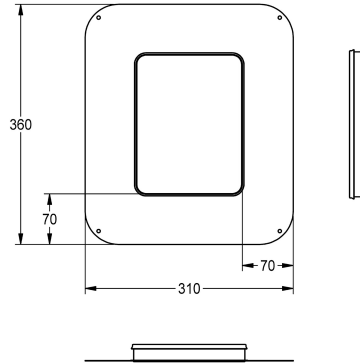

### Sliding adhesive flange

Modell-Linie: F5 | ACBX9002

Showers | Complementary parts showers

#### KWC-No.

**2030041606**

Sliding adhesive flange

Sliding adhesive flange, continuously-adjustable, with form-closed, flexible, 70 mm wide sealing collar. Sealing collar made of water-tight, permanently-elastic, alkali-resistant, and crack-bridging