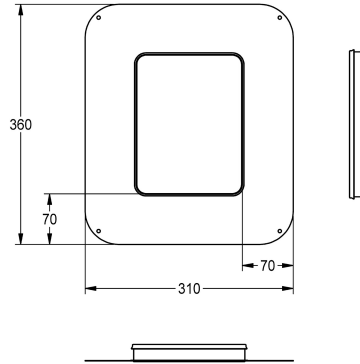

KWC

Sliding adhesive flange

Modell-Linie: F5 | ACBX9002

Showers | Complementary parts showers

KWC-No.

2030041606

Sliding adhesive flange

Sliding adhesive flange, continuously-adjustable, with form-closed, flexible, 70 mm wide sealing collar. Sealing collar made of water-tight, permanently-elastic, alkali-resistant, and crack-bridging

thermoplastic elastomer with polypropylene fleece for connecting to compound seals in dry and wet construction.

Technical Data

quantity

1

quantity uom

piece