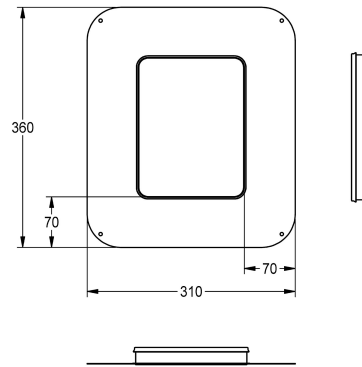

KWC Sliding adhesive flange

Modell-Linie: F5 | ACBX9002
Showers | Complementary parts showers

KWC-No.

2030041606
Sliding adhesive flange

Sliding adhesive flange, continuously-adjustable, with form-closed, flexible, 70 mm wide sealing collar. Sealing collar made of water-tight, permanently-elastic, alkali-resistant, and crack-bridging

thermoplastic elastomer with polypropylene fleece for connecting to compound seals in dry and wet construction.

Technical Data

quantity
quantity uom

1
piece