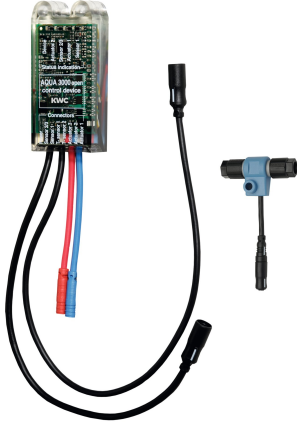

## KWC AQUA3000OPEN Electronic module for wash basin taps F5

Modell-Linie: AQUA3000OPEN | ACET1001  
Water management systems | Complementary parts water management

#### 2030059118

Electronic module EM5 with ID 02010, with flush box, for F5EV1004/1008 and F5EM1004/1010