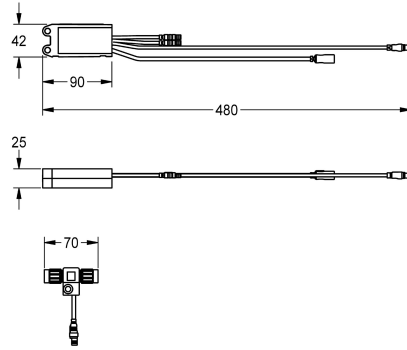

## KWC AQUA3000OPEN Electronic module for wash basin taps F5

Modell-Linie: AQUA3000OPEN | ACET1001  
Water management systems | Complementary parts water management