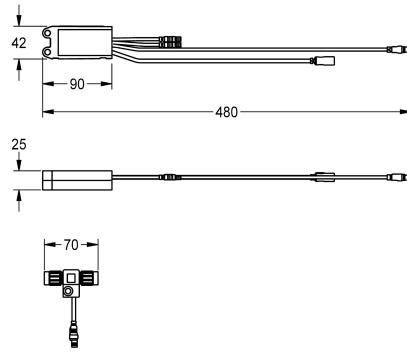

KWC AQUA3000OPEN Electronic module for wash basin taps F5

Modell-Linie: AQUA3000OPEN | ACET1002
Water management systems | Complementary parts water management

KWC-No.

2030041520

Electronic module EM5 with ID 02010 for F5EV1004/1008 and F5EM1004/1010

V DC.

Technical Data

quantity

1

quantity uom

piece

Mandatory Accessories

KWC AQUA3000OPEN Electronic module for wash basin taps F5