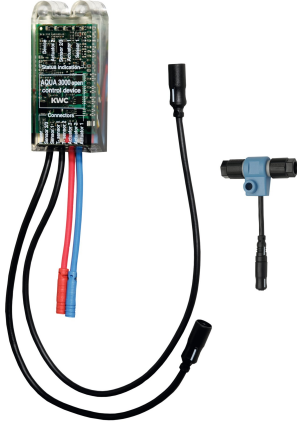

## KWC AQUA3000OPEN Electronic module for wash basin taps F5

Modell-Linie: AQUA3000OPEN | ACET1002  
Water management systems | Complementary parts water management