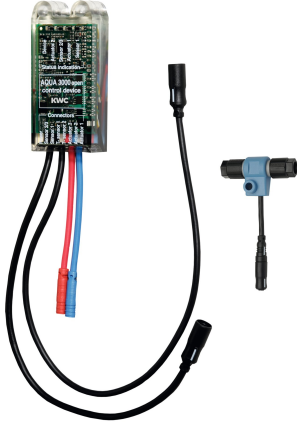

KWC AQUA3000OPEN Electronic module for wash basin taps F5

Modell-Linie: AQUA3000OPEN | ACET1002
Water management systems | Complementary parts water management

KWC-No.

2030041520

Electronic module EM5 with ID 02010 for F5EV1004/1008 and F5EM1004/1010

2030041916

Electronic module EM5 with ID 02030 for F5ET1014

2030041917

Electronic module EM5 with ID 02040 for F5ET1015

2030065092

Electronic module EM5 with ID 02090 for F5EV1013

Electronic module EM5 with ID 02020 and electronic T-distribution. For connection in water management system AQUA 3000 open, 24

V DC.

Technical Data

quantity

1

quantity uom

piece

Mandatory Accessories

KWC AQUA3000OPEN Electronic module for wash basin taps F5

Modell-Linie: AQUA3000OPEN | ACET1002
Water management systems | Complementary parts water management

ECC2 function controller

2000108123
ZA3OP0011

ECC2 function controller

2030016282
ZA3OP0022

System cable