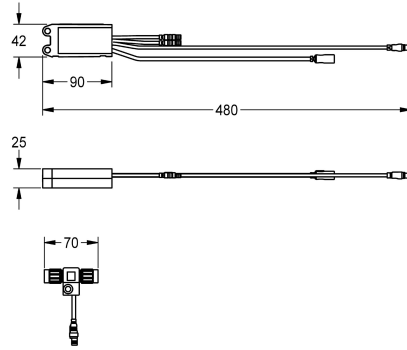

KWC AQUA3000OPEN Electronic module for wash basin taps F5

Modell-Linie: AQUA3000OPEN | ACET1003
Water management systems | Complementary parts water management

KWC-No.

2030041520

Electronic module EM5 with ID 02010 for F5EV1004/1008 and F5EM1004/1010

V DC.

Technical Data

quantity

1

quantity uom

piece

Mandatory Accessories

KWC AQUA3000OPEN Electronic module for wash basin taps F5