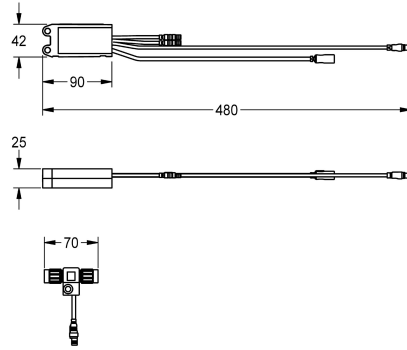

## KWC AQUA3000OPEN Electronic module for wash basin taps F5

Modell-Linie: AQUA3000OPEN | ACET1003  
Water management systems | Complementary parts water management