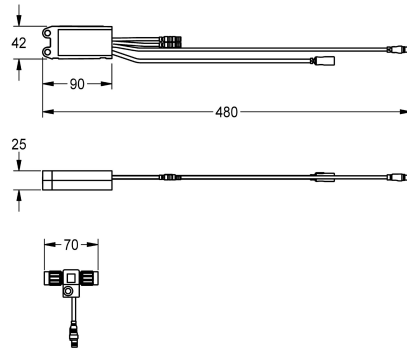

KWC AQUA3000OPEN Electronic module for wash basin taps F5

Modell-Linie: AQUA3000OPEN | ACET1003
Water management systems | Complementary parts water management

KWC-No.

2030041520

Electronic module EM5 with ID 02010 for F5EV1004/1008 and F5EM1004/1010

V DC.

Technical Data

quantity

1

quantity uom

piece

Mandatory Accessories

KWC AQUA3000OPEN Electronic module for wash basin taps F5