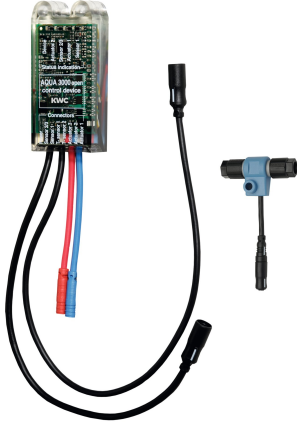

KWC AQUA3000OPEN Electronic module for wash basin taps F5

Modell-Linie: AQUA3000OPEN | ACET1003
Water management systems | Complementary parts water management

KWC-No.

2030041520

Electronic module EM5 with ID 02010 for F5EV1004/1008 and F5EM1004/1010

2030041916

Electronic module EM5 with ID 02030 for F5ET1014

2030041917

Electronic module EM5 with ID 02040 for F5ET1015

2030065092

Electronic module EM5 with ID 02090 for F5EV1013

Electronic module EM5 with ID 02030 and electronic T-distribution. For connection in water management system AQUA 3000 open, 24

V DC.

Technical Data

quantity

1

quantity uom

piece

Mandatory Accessories

KWC AQUA3000OPEN Electronic module for wash basin taps F5

Modell-Linie: AQUA3000OPEN | ACET1003
Water management systems | Complementary parts water management

ECC2 function controller

2000108123
ZA3OP011

ECC2 function controller

2030016282
ZA3OP022

System cable

2000100801
ZAQUA077