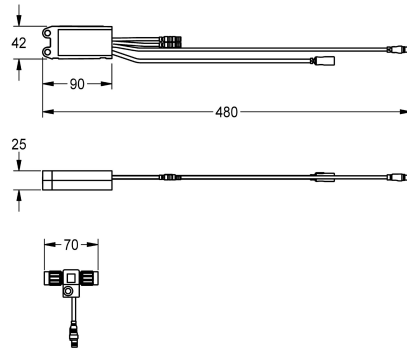

KWC AQUA3000OPEN Electronic module for wash basin taps F5

Modell-Linie: AQUA3000OPEN | ACET1004
Water management systems | Complementary parts water management

KWC-No.

2030041520

Electronic module EM5 with ID 02010 for F5EV1004/1008 and F5EM1004/1010

V DC.

Technical Data

quantity

1

quantity uom

piece

Mandatory Accessories

KWC AQUA3000OPEN Electronic module for wash basin taps F5