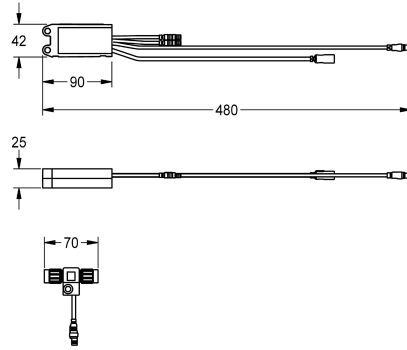

KWC AQUA3000OPEN Electronic module for wash basin taps F5

Modell-Linie: AQUA3000OPEN | ACET1004
Water management systems | Complementary parts water management

KWC-No.

2030041520

Electronic module EM5 with ID 02010 for F5EV1004/1008 and F5EM1004/1010

V DC.

Technical Data

quantity

1

quantity uom

piece

Mandatory Accessories

KWC AQUA3000OPEN Electronic module for wash basin taps F5