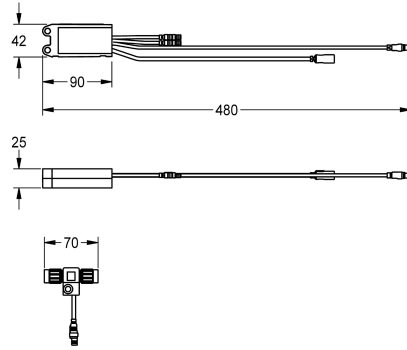

## KWC AQUA3000OPEN Electronic module EM5 for F5 shower taps

Modell-Linie: AQUA3000OPEN | ACET2001  
Water management systems | Complementary parts water management

### KWC-No.

**2030041918**

Electronic module EM5 with ID 07040

Electronic module EM5 with ID 07040 and electronic T-distribution.  
For connection in water management system AQUA 3000 open, 24

V DC.

### Technical Data

quantity

1

quantity uom

piece