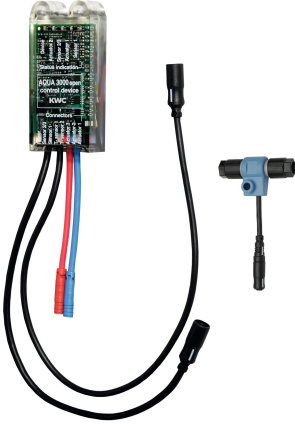

KWC AQUA3000OPEN Electronic module EM5 for F5 shower taps

Modell-Linie: AQUA3000OPEN | ACET2001
Water management systems | Complementary parts water management

KWC-No.

2030041918

Electronic module EM5 with ID 07040

Electronic module EM5 with ID 07040 and electronic T-distribution.
For connection in water management system AQUA 3000 open, 24

V DC.

Technical Data

quantity

1

quantity uom

piece

Mandatory Accessories

ECC2 function controller

2000108123
ZA3OP0011

ECC2 function controller

2030016282
ZA3OP0022

System cable

2000100801
ZAQUA077

System cable

2000100852
ZAQUA078

KWC AQUA3000OPEN Electronic module EM5 for F5 shower taps

Modell-Linie: AQUA3000OPEN | ACET2001
Water management systems | Complementary parts water management

System cable

2000104272
ZAQUA011

System cable