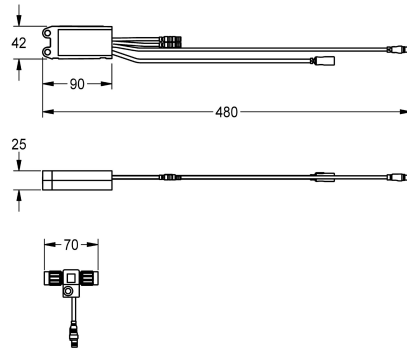

KWC AQUA3000OPEN Electronic module EM5 for F5 shower taps

Modell-Linie: AQUA3000OPEN | ACET2001
Water management systems | Complementary parts water management

KWC-No.

2030041918

Electronic module EM5 with ID 07040

Electronic module EM5 with ID 07040 and electronic T-distribution.
For connection in water management system AQUA 3000 open, 24

V DC.

Technical Data

quantity

1

quantity uom

piece

Mandatory Accessories

KWC AQUA3000OPEN Electronic module EM5 for F5 shower taps

Modell-Linie: AQUA3000OPEN | ACET2001
Water management systems | Complementary parts water management

System cable

2000104272
ZAQUA011

System cable