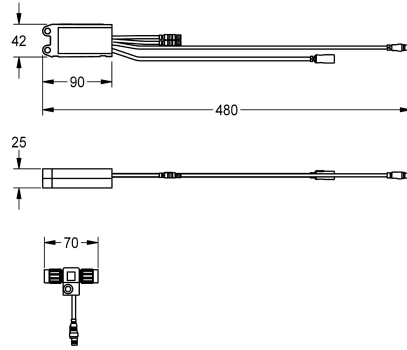

KWC AQUA3000OPEN Electronic module EM5 for F5 shower taps

Modell-Linie: AQUA3000OPEN | ACET2001
Water management systems | Complementary parts water management

KWC-No.

2030041918

Electronic module EM5 with ID 07040

Electronic module EM5 with ID 07040 and electronic T-distribution.
For connection in water management system AQUA 3000 open, 24

V DC.

Technical Data

quantity

1

quantity uom

piece

Mandatory Accessories

KWC AQUA3000OPEN Electronic module EM5 for F5 shower taps

Modell-Linie: AQUA3000OPEN | ACET2001
Water management systems | Complementary parts water management

System cable

2000104272
ZAQUA011

System cable