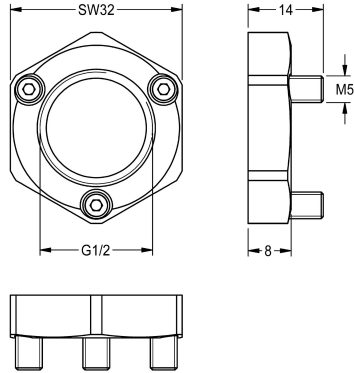

KWC

Anti-twist protection

Modell-Linie: F3 | ACSV1001

Taps | Complementary parts taps

KWC-No.

2030041946

Anti-twist protection

Twist-proof set for F3S self-closing pillar tap

Technical Data

quantity

1

quantity uom

piece