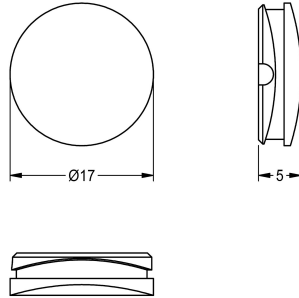

KWC Plug red

Modell-Linie: F5E | ASEX1009
Spare parts | Spare parts taps

KWC-No.

2030041951

Plug red, packing unit 10 pieces

Technical Data

overall depth	17 mm
overall height	5 mm
overall width	17 mm
quantity	10
quantity uom	pieces