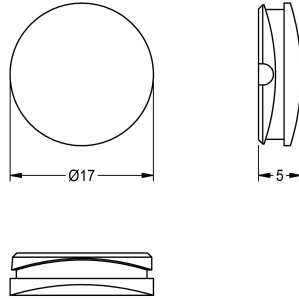

## KWC Plug red

Modell-Linie: F5E | ASEX1009  
Spare parts | Spare parts taps

### KWC-No.

2030041951

Plug red, packing unit 10 pieces

### Technical Data

overall depth	17 mm
overall height	5 mm
overall width	17 mm
quantity	10
quantity uom	pieces