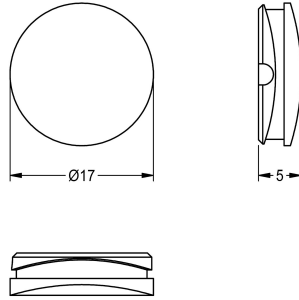

## KWC Plug red

Modell-Linie: F5E | ASEX1009  
Spare parts | Spare parts taps

### KWC-No.

**2030041951**

Plug red, packing unit 10 pieces

### Technical Data

overall depth	17 mm
overall height	5 mm
overall width	17 mm
quantity	10
quantity uom	pieces