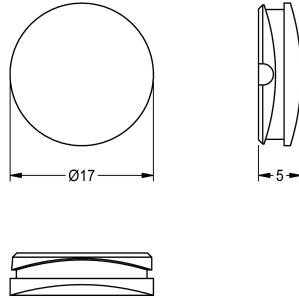

KWC Plug blue

Modell-Linie: F5 | ASEX1010
Spare parts | Spare parts taps

KWC-No.

2030041952

Plug blue, packing unit 10 pieces

Technical Data

| | |
|----------------|--------|
| overall depth | 17 mm |
| overall height | 5 mm |
| overall width | 17 mm |
| quantity | 10 |
| quantity uom | pieces |