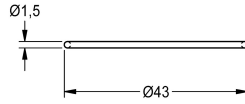

KWC

O-ring, red

Modell-Linie: F3 | ASEV1002
Spare parts | Spare parts taps

KWC-No.

2030042439

O-ring 40 x 1.5 mm, red, packing unit 10 pieces

Technical Data

overall depth

43 mm

overall height

1.5 mm

overall width

43 mm

quantity

10

quantity uom